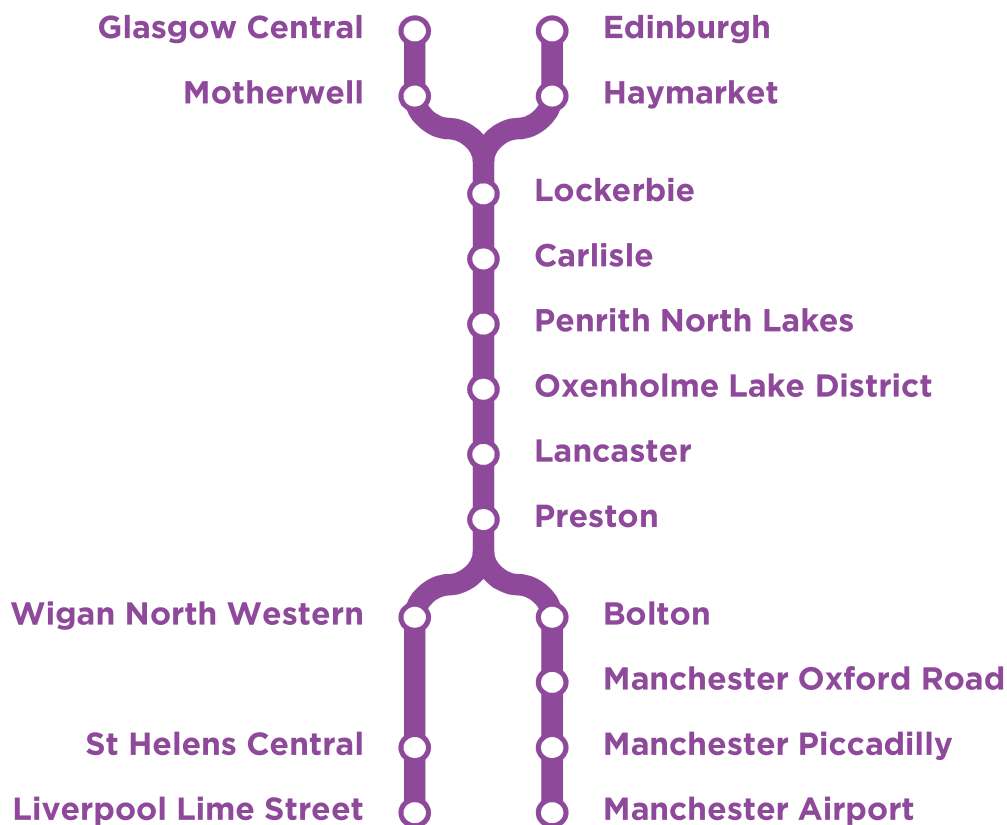

# Liverpool and Manchester to Glasgow and Edinburgh

From 17 May 2026 to 12 December 2026

## This document is a summary of TransPennine Express services on this route

We do our best to make sure the information in our timetables is correct.

While every care has been taken to ensure the accuracy of the information contained in this document, we can accept no liability for any inaccuracies and reserve the right to change information without further notice.

# Manchester Airport and Liverpool Lime Street to Glasgow Central and Edinburgh

# Edinburgh and Glasgow Central to Liverpool Lime Street and Manchester Airport