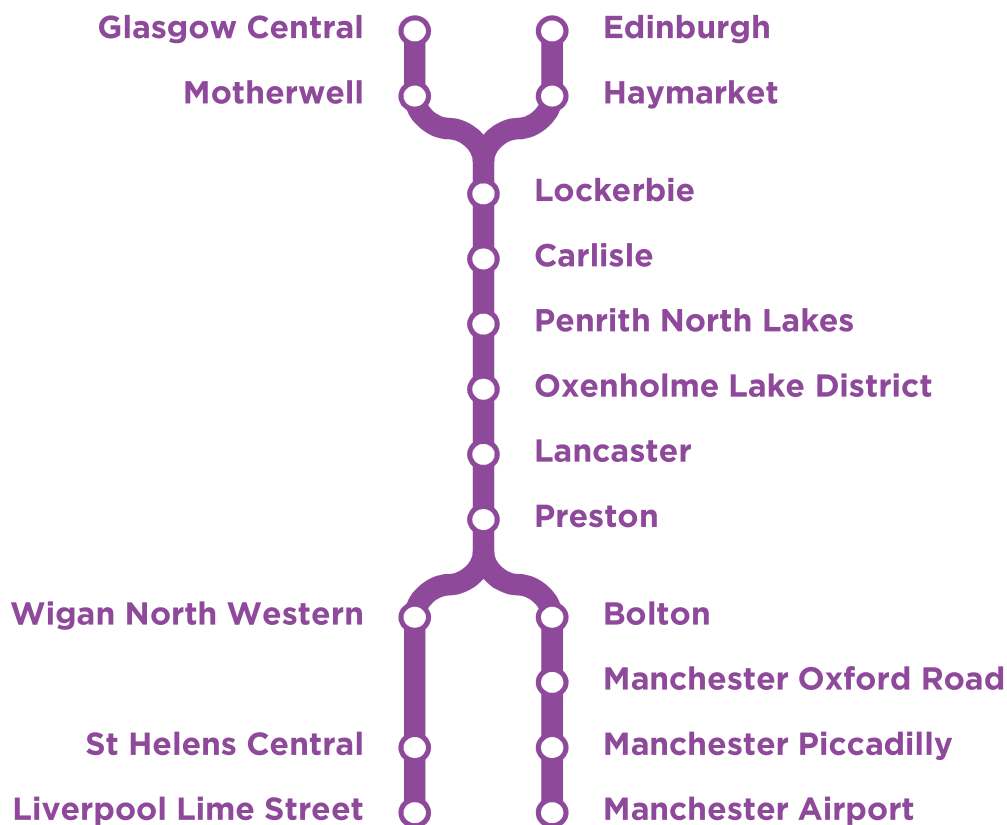

Liverpool and Manchester to Glasgow and Edinburgh

From 17 May 2026 to 12 December 2026

This document is a summary of TransPennine Express services on this route

We do our best to make sure the information in our timetables is correct.

Liverpool and Manchester to Glasgow and Edinburgh
Monday to Friday, Saturday and Sunday

Edinburgh and Glasgow to Liverpool and Manchester
Monday to Friday, Saturday and Sunday

Online timetable
tpexpress.co.uk/timetables