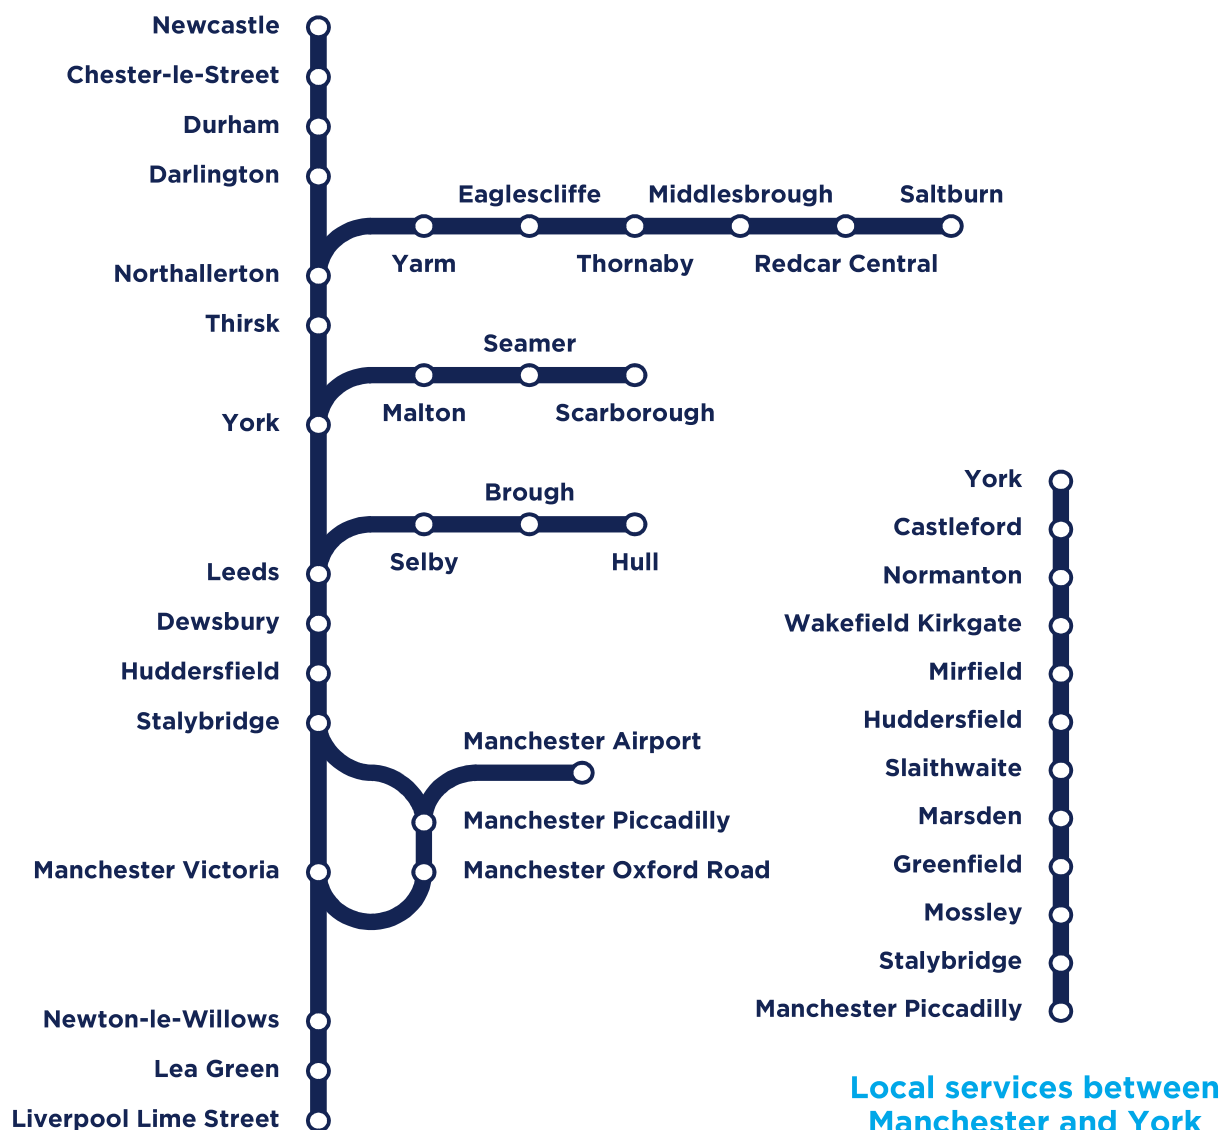

Newcastle and the north east to Manchester and Liverpool

From 17 May 2026 to 12 December 2026

This document is a summary of TransPennine Express services on this route

We do our best to make sure the information in our timetables is correct.

Liverpool and Manchester to the north east and Newcastle

Monday to Friday (2 - 3)

Saturday (4 - 5)

Sunday (6 - 7)

The north east and Newcastle to Manchester and Liverpool

Monday to Friday (8 - 10)

Saturday (11 - 12)