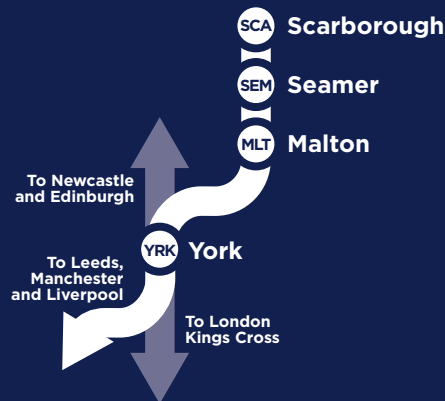

Scarborough to York

Train Times

From 20 May to 08 December 2018

Useful numbers

Customer Relations 0345 600 1671

If you have any comments about our services please give us a call or email us at tpcustomer.relations@firstgroup.com

Lost Property 0345 600 1672

or go to tpexpress.co.uk/lostproperty

Assisted Travel 0800 107 2149

Call this number if you need any help at our stations or travelling on our trains.

Group Travel 0345 600 1674

If you're travelling in a big group you may be able to get a discount!

British Transport Police: Railwatch

For non emergencies, contact BTP on 0800 40 50 40 or text 61016. In an emergency call 999

National Rail Enquiries 03457 48 49 50

Call for train times and prices.

Train Tracker 0871 200 4950

Call for live arrival / departure information over the phone. Calls to all numbers listed above cost a maximum of 10p per minute from a BT landline, (0800 numbers are free) calls from other operators and mobiles may be higher.

Remember

Setting out on holiday can be stressful. So we recommend that you make sure you plan to arrive at your airport at least 2½ hours before your flight time to allow time for airport security and possible check in queues.

A **First** company

Part of the National Rail Network

Monday to Saturday

	TP	TP SX	TP SO	TP SO	TP SO	EM SO	TP	TP SO	TP	TP	TP SO	TP	TP	TP	TP	TP		
Liverpool Lime Street d		0556	0556	0656	0725y	0754		0856	0925y	0956	1056	1156	1256	1356	1456	1556		
Lea Green d			0608	0708		0807		0908		1008	1108	1208	1308	1408	1508	1608		
Manchester Airport d	0412n	0548h	0548h	0647h		0747h		0847h		0947h	1047h		1147h	1247h	1347h	1447h	1547h	
Manchester Piccadilly d	0426n	0617h	0617h	0717h		0817h		0917h		1017h	1117h		1217h	1317h	1417h	1517h	1617h	
Manchester Oxford Road d		0609h	0609h	0708h		0808h		0908h		1008h	1108h		1208h	1308h	1408h	1508h	1608h	
Manchester Victoria d		0632	0632	0732	0803y	0832e		0932	1002y	1032	1132	1202y	1232	1332	1432c	1532	1632	
Huddersfield d	0540y	0700	0700	0800	0830y	0900		1000	1030y	1100	1200	1230y	1300	1400	1500	1600	1700	
Leeds d	0600y	0721	0721	0821	0852y	0921		1021	1052y	1121	1221	1252y	1321	1421	1521	1621	1721	
York d		0635	0745	0745	0845	0925	1023	1045	1125	1145	1245	1325	1344c	1444c	1544c	1645	1744	
Malton d		0658	0808	0808	0908	0948	1008	1108	1148	1208	1308	1348	1408	1508	1608	1708	1808	
Seamer d		0715	0825	0825	0925	1005	1025	1125	1205	1225	1325	1405	1425	1525	1625	1725	1825	
Scarborough a		0725	0835	0835	0935	1014	1035	1108	1135	1214	1235	1335	1414	1435	1535	1635	1735	1835

	TP A	TP	TP SX	TP SX	TP SO	TP
Liverpool Lime Street d	1656	1756	1856		1956	2024h 2024h
Lea Green d	1708	1808	1908		2008	2036h 2036h
Manchester Airport d	1647h	1747h	1847h		1947h	2045 2106
Manchester Piccadilly d	1717h	1817h	1917h		2105	2122
Manchester Oxford Road d	1708h	1808h	1908h		2008f	2108 2125
Manchester Victoria d	1731	1832	1932		2032	2117 2132
Huddersfield d	1801	1900	2000		2100	2146 2200
Leeds d	1821	1921	2021		2121	2207 2221
York d	1845	1944	2044	2105	2145w	2245 2245
Malton d	1908	2008	2108	2128	2208v	2308 2308
Seamer d	1925	2025	2125	2145	2225v	2325 2325
Scarborough a	1935	2035	2135	2154	2237z	2335 2335

Notes